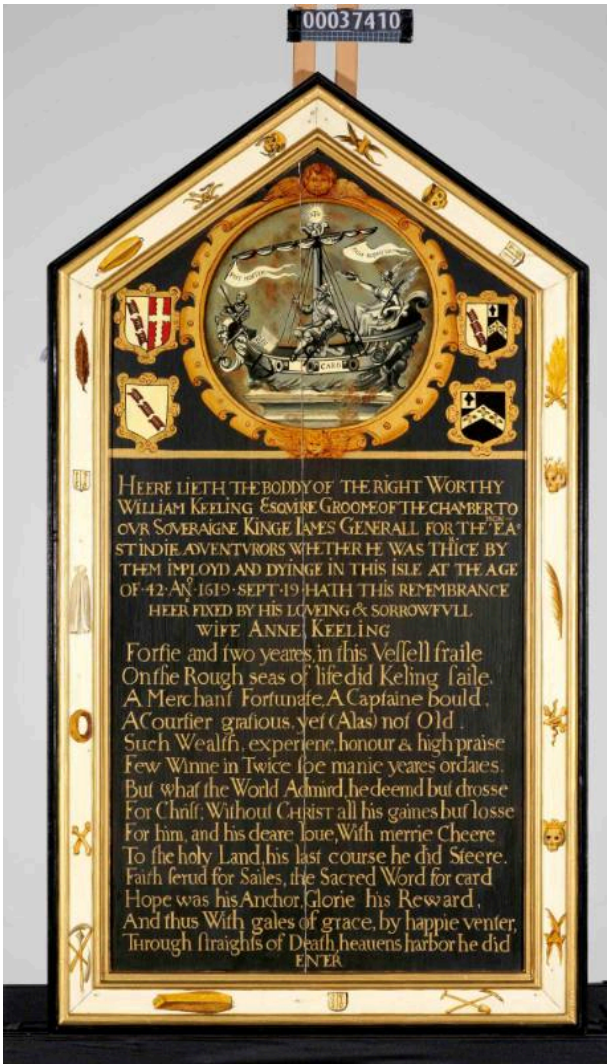

Basic Detail Report

00037410

Title

Replica of Captain William Keeling's memorial board

Date

1993

Primary Maker

Ros Pritchard

Medium

Wood, oil paint

Dimensions

Image: 790 x 405 mm Mount: 930 x 530 mm Overall: 930 x 530 x 35 mm, 5.26 kg Sight: 790 x 405 mm

Name

Memorial board