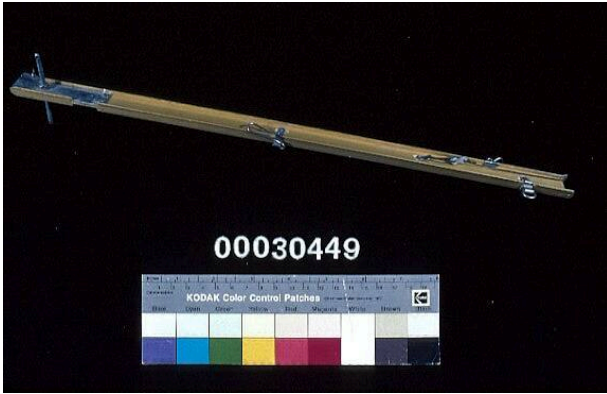

Basic Detail Report

00030449

Title

Spare jib boom for model yacht SNOOPY

Date

1969-1970

Primary Maker

John Pollnitz

Medium

Gold anodised aluminium, chrome, brass

Dimensions

Overall: 57 mm, 0.05 kg

Name

Jib boom