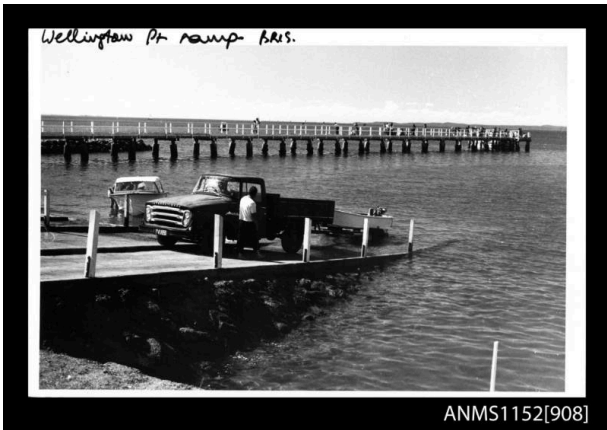

Basic Detail Report

Silver gelatin print

Name

Photograph

ANMS1152[908]

Title

Boat ramp Wellington Point Brisbane

Date