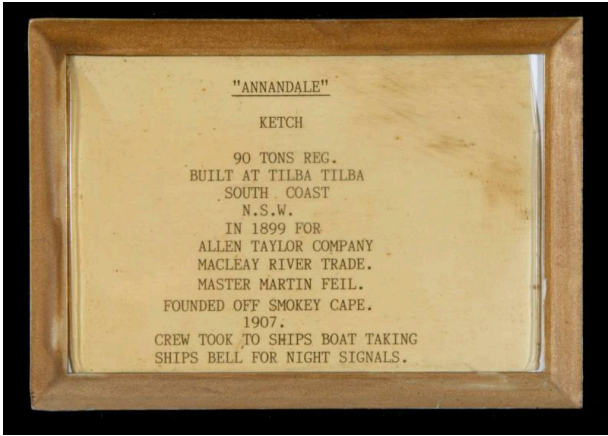

Basic Detail Report

00044431

Title

ANNANDALE Ketch

Date

1940s

Medium

Paper, ink, plastic

Dimensions

Overall: 92 x 132 mm, 20 g

Name

Card