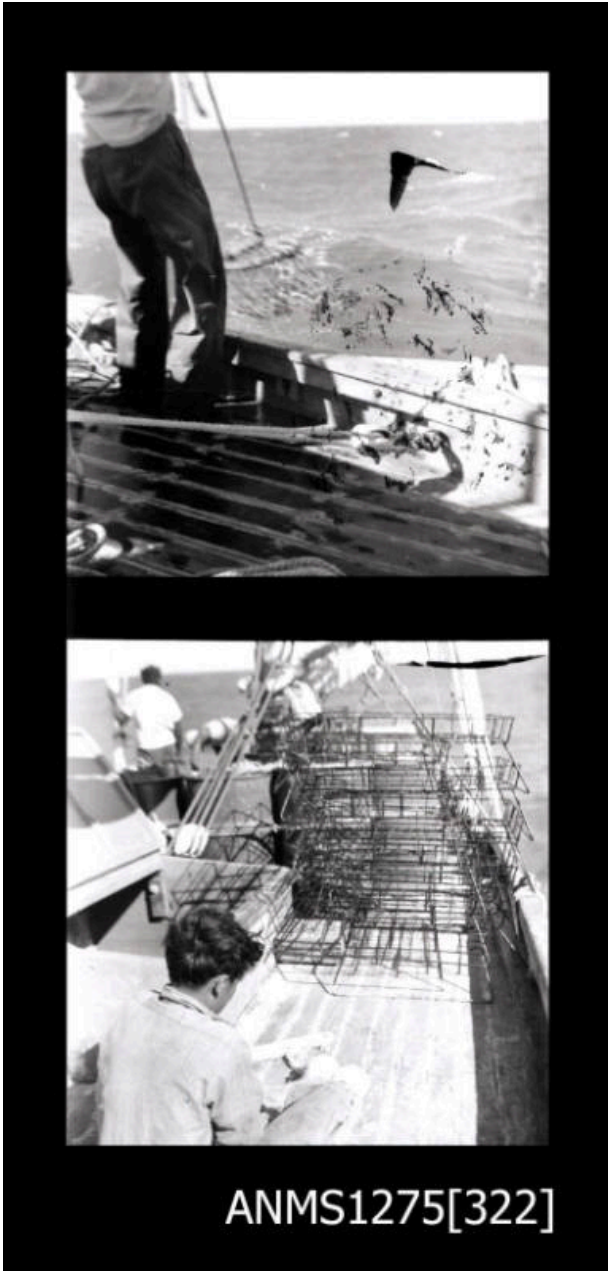

Basic Detail Report

ANMS1275[322]

Title

Two black-and-white negatives, the first of a person standing near the side of a boat, and the second of pearl shells piled up on the deck of a boat

Date

1961

Medium

Cellulose (nitrate or acetate) negative, black and white

Dimensions

Overall: 121 x 60 mm

Name

Negative