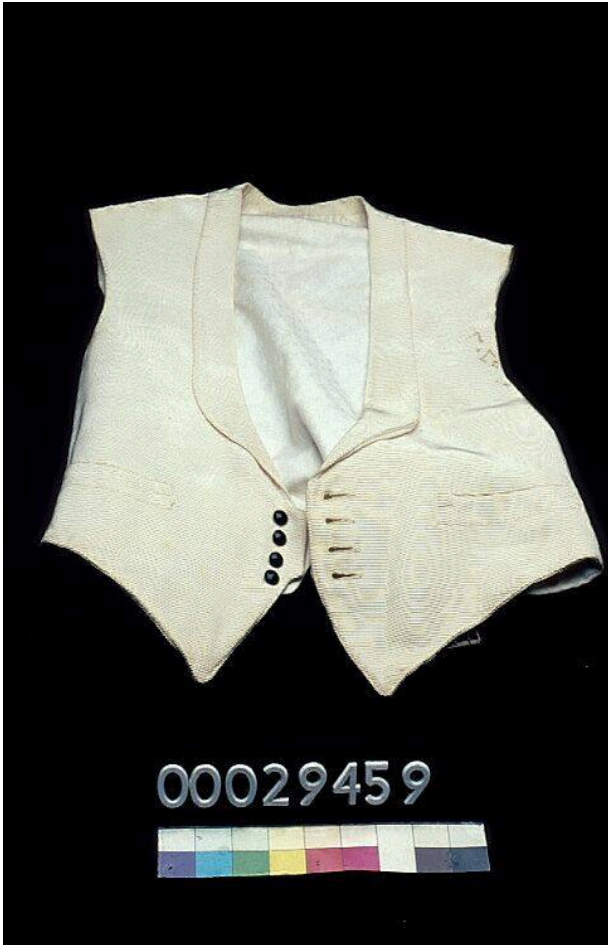

Basic Detail Report

00029459

Title

White tuxedo waistcoat with horizontal piping owned by Mr Rector

Date

1922

Medium

Cotton

Dimensions

Overall: 540 x 370 x 20 mm, 0.2 kg Display Dimensions: 560 x 440 x 30 mm

Name

Waistcoat