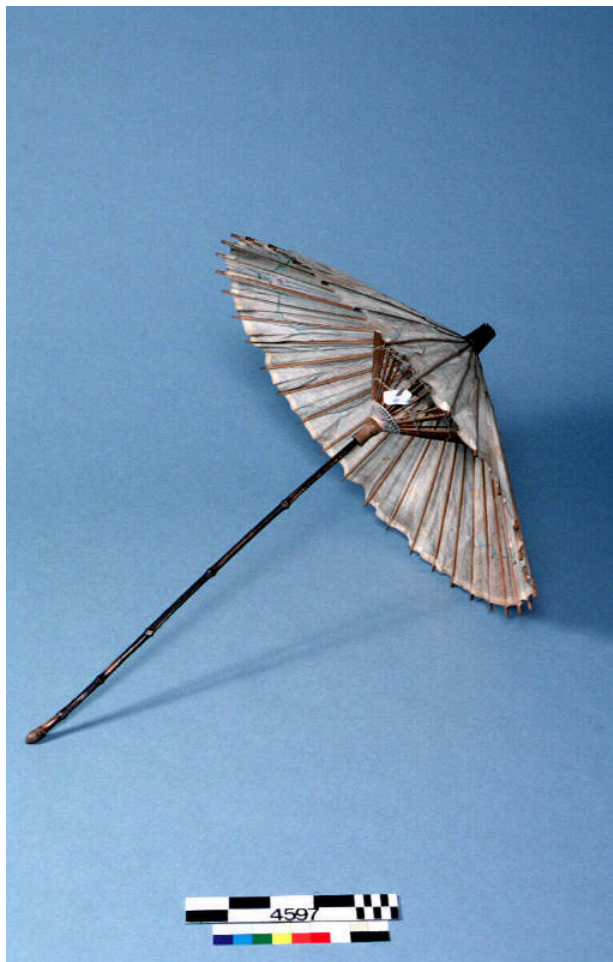

Basic Detail Report

00004597

Title

Japanese parasol, floral design

Date

c 1900

Medium

Linen, cane

Dimensions

Overall: 880 x 520 x 520 mm

Name

Parasol