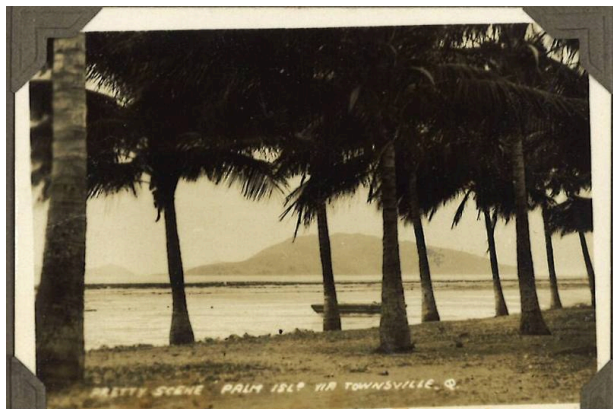

Basic Detail Report

ANMS0384[034]

Title

Pretty scene - Palm Island via Townsville

Date

c 1930

Medium

Silver gelatin print on paper

Dimensions

Overall: 70 × 103 mm

Name

Photograph