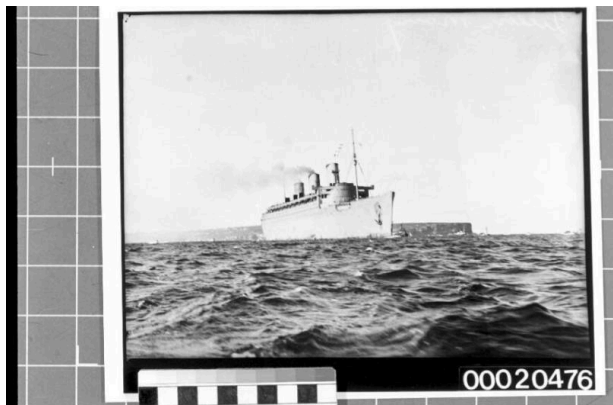

# Basic Detail Report

---

**00020476**

**Title**

RMS QUEEN MARY with North Heads in the background

**Date**

May 1940

**Primary Maker**

Samuel J Hood Studio

**Medium**

Emulsion on nitrate film.

**Name**

Nitrate negative