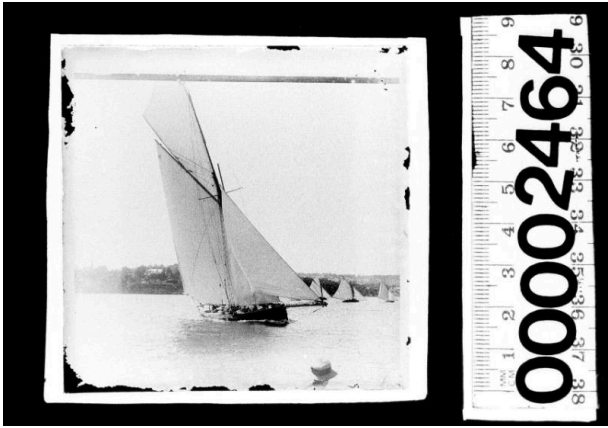

Basic Detail Report

00002464

Title

Cutter on Sydney Harbour, most likely ERA, with the number '27' printed on the topsail

Date

1887 - 1890s

Primary Maker

William James Hall

Medium

Emulsion on glass

Name

Glass plate negative