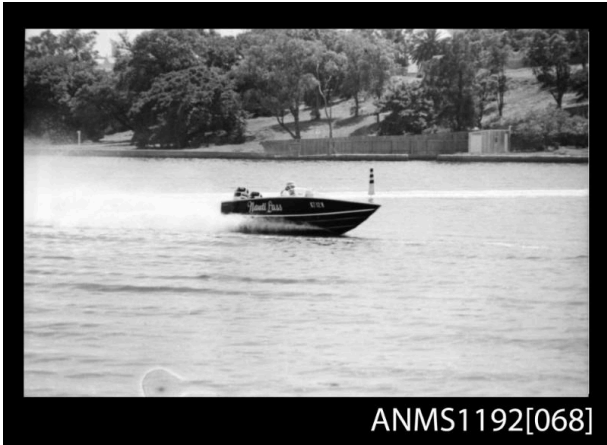

Basic Detail Report

ANMS1192[068]

Title

Black and white negative number 25 depicting open power boat NAUTI LASS Kt1twon with outboard engine

Date

January 1968

Primary Maker

Graeme Andrews OAM MA

Medium

Negative

Name

Negative