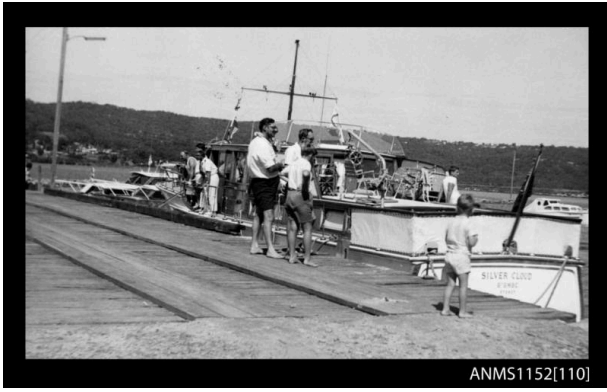

Basic Detail Report

ANMS1152[110]

Title

Silver Cloud motor cruiser alongside wharf at Gosford,
New South Wales, Australia

Date

1960-1980

Primary Maker

Graeme Andrews OAM MA

Medium

Silver gelatin print

Name

Photograph