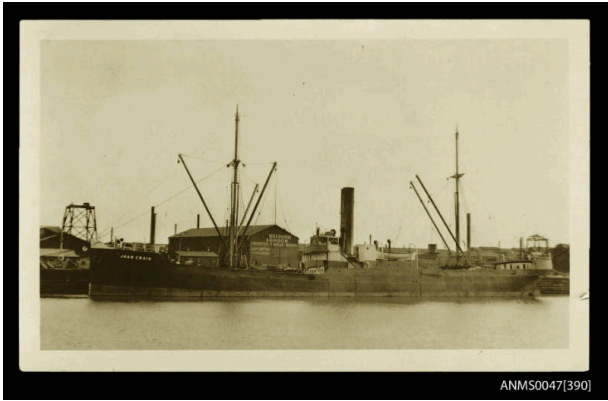

Basic Detail Report

ANMS0047[390]

Title

SS JOAN CRAIG docked at a wharf with Buchanan & Brock Engineers and Boiler Makers factory in background

Date

1921-1926

Medium

Black and white photographic print on paper

Dimensions

Overall: 92 x 147 mm

Name

Photograph

History

Built in 1903, purchased in 1910 by the British New Guinea Development Co Ltd, Newcastle. In 1912 purchased by the Joan Craig Steamship Pty Co Ltd, Sydney, and renamed JOAN CRAIG. Sold in 1926 and renamed.