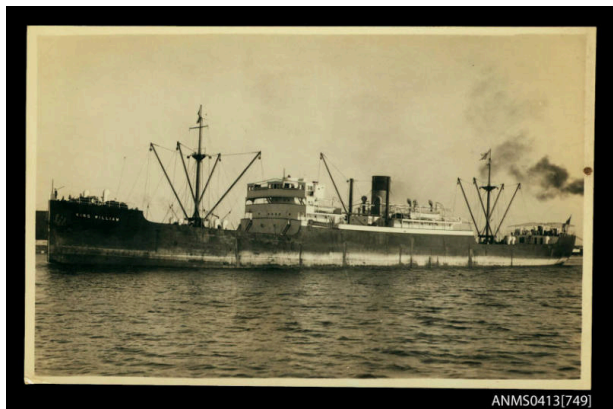

Basic Detail Report

ANMS0413[749]

Title

Cargo ship KING WILLIAM

Date

before 1954

Medium

Silver gelatin print

Name

Photograph